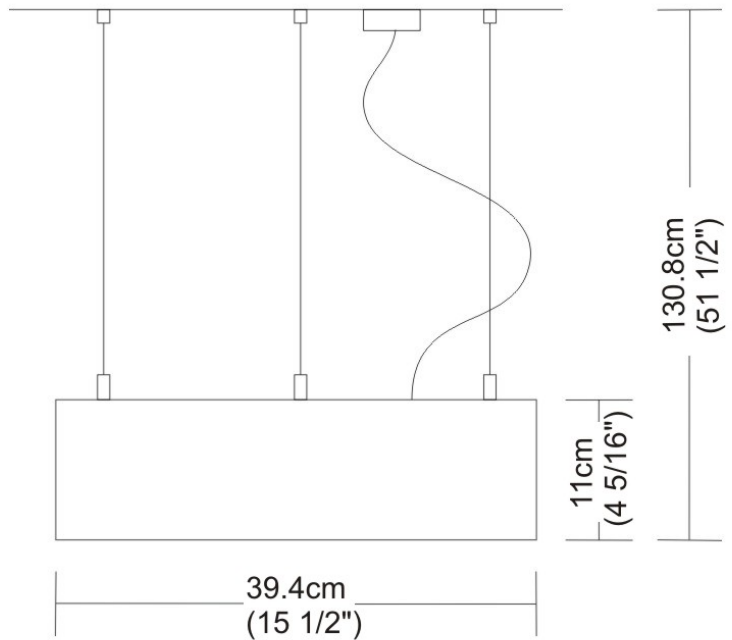

SPACE SUSPENSION

D11003

GENERAL

Series: Space
Division: Design
Mounting Type: Suspension
Mounting Location: Ceiling
Subcategory: Pendant

PHYSICAL

Shape: Square
Length (mm): 600
Length (in): 23 ½
Width (mm): 600
Width (in): 23 ½
Height (mm): 1600
Height (in): 63
Light Distribution: Direct
Weight (kg): 10.6
Weight (lbs): 23.5
Diffuser: Satin Glass
Fixture Finish: ALU
Fixture Material: Aluminum

ELECTRICAL

Number of Lamps: 1 + 1
Lamp Type: LED Retrofit / Halogen
Bulb Included: Bulb Not Included
Total Output Wattage (W): 26 / 185
Max. Wattage Per Lamp (W): 6 / 35 + 20 / 150
Lamp Base: G9
Input Voltage (V): 120

LED

OPTICAL

RATINGS AND CERTIFICATIONS

Certified By: CSA Certified to UL and CSA Standards
IP rating: IP20

PROJECT	
TYPE	
NOTES	
QUANTITY	
DATE