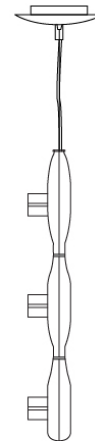

SPACE SUSPENSION

D91122

GENERAL

Series: Space
Brand: Milan
Division: Design
Mounting Type: Suspension
Mounting Location: Ceiling
Subcategory: Pendant

PHYSICAL

Shape: Abstract
Width (mm): 108
Width (in): 4 ¼
Height (mm): 730
Height (in): 28
Weight (kg): 1.4
Weight (lbs): 3
Fixture Finish: Metallic Gray
Fixture Material: Aluminum

ELECTRICAL

Number of Lamps: 3
Lamp Type: LED Retrofit
Lamp Shape: T4
Bulb Included: Bulb Not Included
Total Output Wattage (W): 9
Max. Wattage Per Lamp (W): 3
Lamp Base: G9
Input Voltage (V): 120

LED

OPTICAL

RATINGS AND CERTIFICATIONS

Certified By: CSA Certified to UL and CSA Standards
IP rating: IP20

PROJECT
TYPE
NOTES
QUANTITY
DATE

108mm 4 ¼"

730mm 28 ¾"